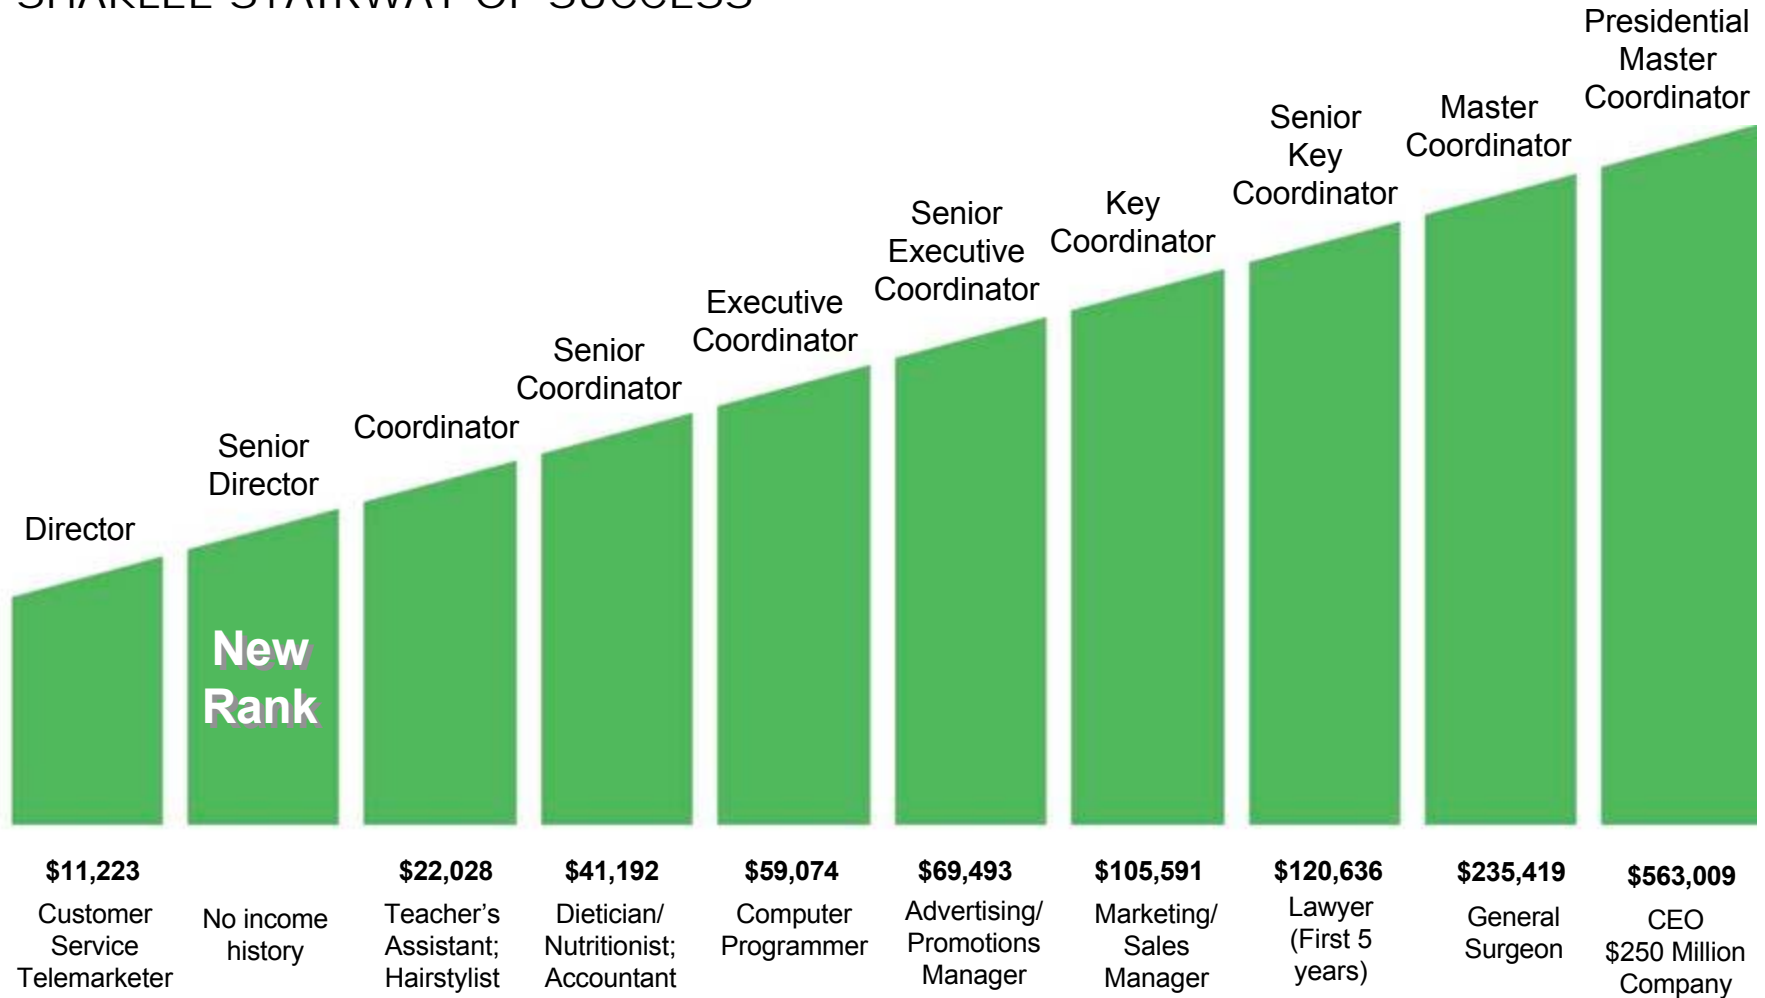

UP TO 50%

2. GOLD Ambassador Program
Bonuses to **UNLIMITED DEPTH!**

UP TO \$125
PER PROGRAM, UNLIMITED DEPTH

3. Personal and Group Bonuses
to **UNLIMITED LEVELS!**

UP TO 34%

4. Leadership Bonuses Up to
FOUR GENERATIONS!

UP TO 7%

5. Tru-Infinity™ Bonuses to
UNLIMITED DEPTH!
(Levels and Generations)

UP TO 11%

REAL PEOPLE MAKING REAL MONEY

SHAKLEE STAIRWAY OF SUCCESS

The rank structure shown above is new. Average annual income by rank is based on the average monthly Form 1099-MISC for all U.S. Business Leaders who would have qualified for the rank that month and added for the 12 months of 2007. Results will vary with effort. Shaklee Corporation does not guarantee that any particular income level will be achieved.