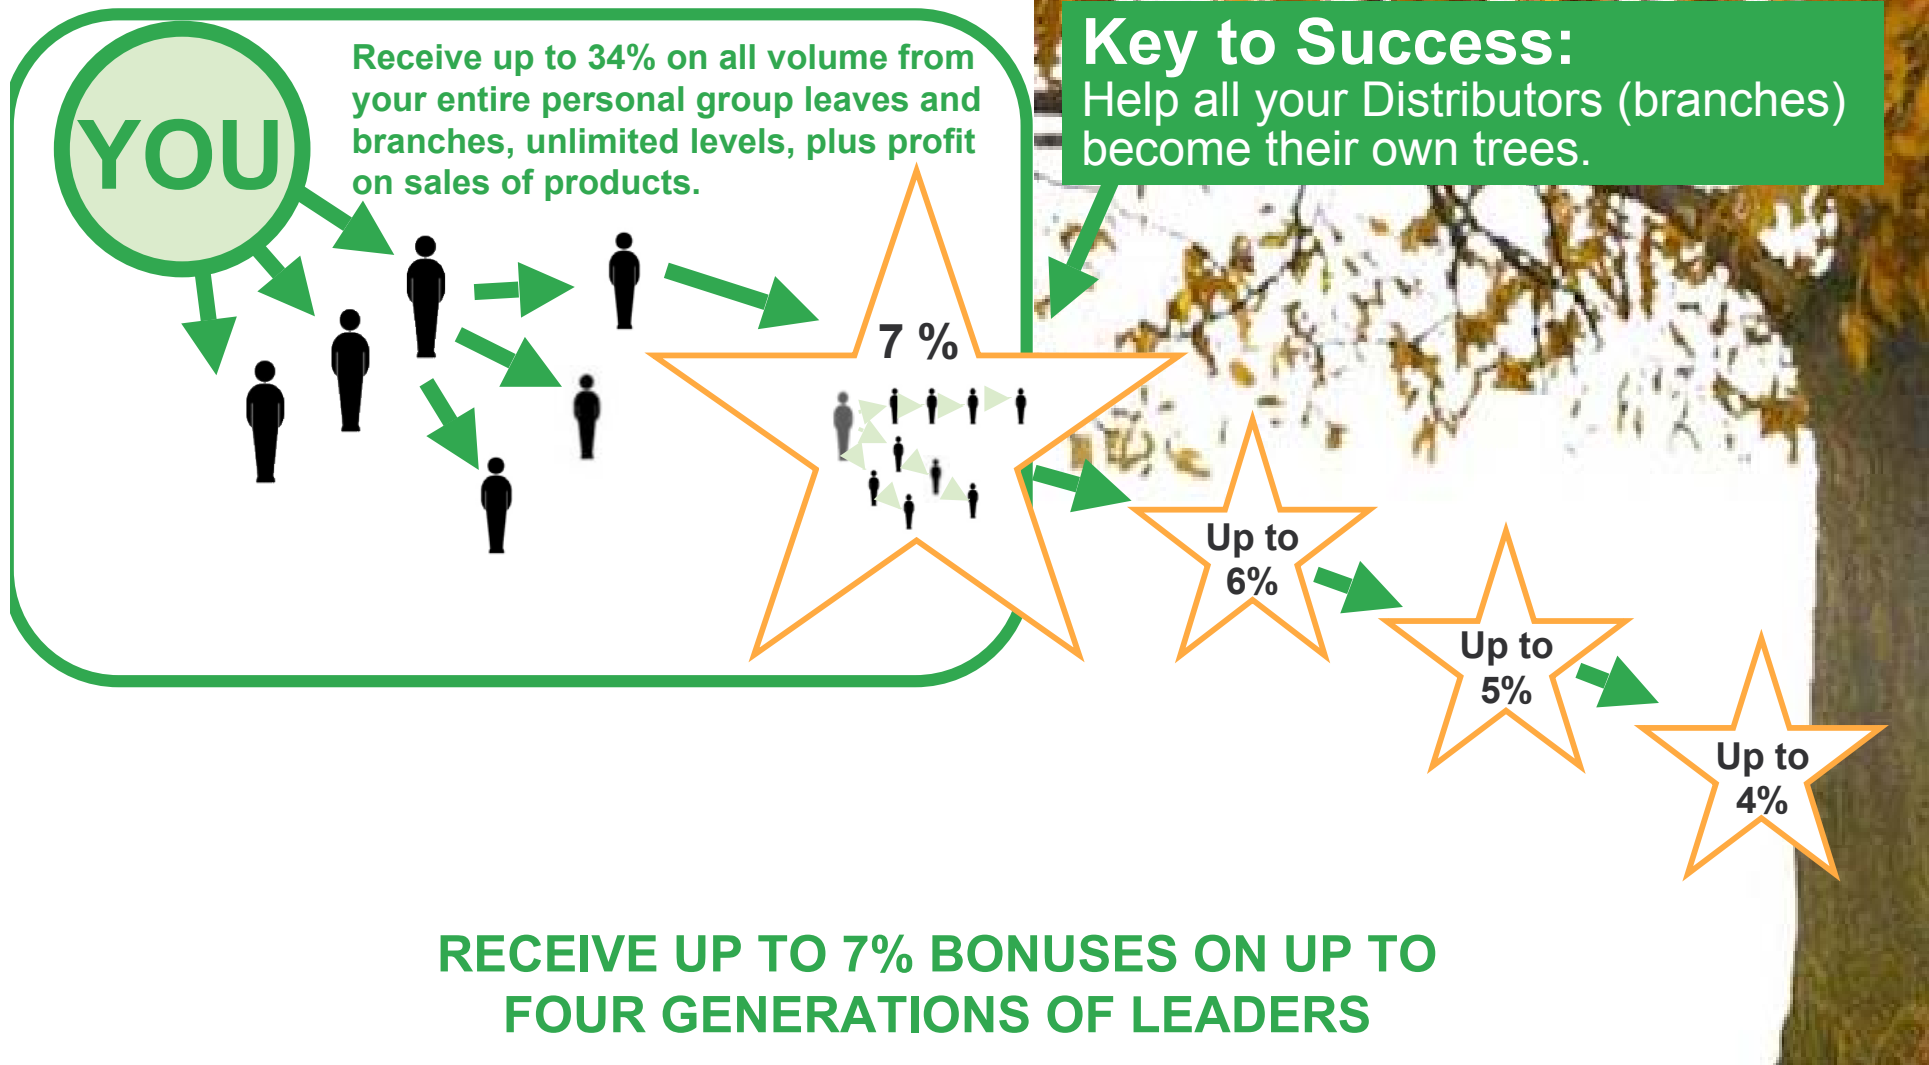

**WELCOME TO THE
SHAKLEE FAMILY!**

 **Shaklee**
Creating Healthier Lives®

***“Your future life will be exactly
what you decide to make it.”***

— DR. FORREST C. SHAKLEE

JOIN US!

 **Shaklee**[®]
Creating Healthier Lives[®]

GOLD BONUSES

You can earn bonuses up to **\$125** on each GOLD Ambassador Mission PAK sold!!

UNLIMITED DEPTH!

PERSONAL GROUP AND LEADERSHIP BONUSES

"SHAKLEE-IZE" YOUR HOME! AND FIND OTHERS TO DO THE SAME.

HOW YOU GET PAID

Executive Coordinator Earning Scenario

<p>5 Duplicate your growth to Tru-Infinity™ (8% Tru-Infinity Bonus on 10,000 Group IPV)</p> <p>4a Train your 3 new trees to grow 3 of their own (6% Leadership Bonus on 9 2nd levels—4000 SPV)</p> <p>4b Help 3 of your branches become trees (7% Leadership Bonus on 3 1st levels—4000 SPV)</p> <p>3 Develop leaves and branches (30% Personal Group Bonus—5000 SPV)</p> <p>2 Grow new branches (Sponsor 5 new personal Phase 3 GOLD Ambassadors with a Mission PAK)</p> <p>1 Grow new leaves (Business Leader profit on 2000 MN sales)</p>	<p>\$800</p> <p>\$2,160</p> <p>\$840</p> <p>\$1,500</p> <p>\$500</p> <p>\$550</p>
	<p>\$6,350/mo.</p>
<p>APPROXIMATE ANNUAL INCOME = \$76,200*</p>	

*Hypothetical illustration—results not typical. Shaklee does not guarantee that any particular income level will be achieved.

TRU-INFINITY BONUSES

To Infinity and beyond!

OTHER OPTIONS

NEW DISTRIBUTOR AND MEMBER PACKS