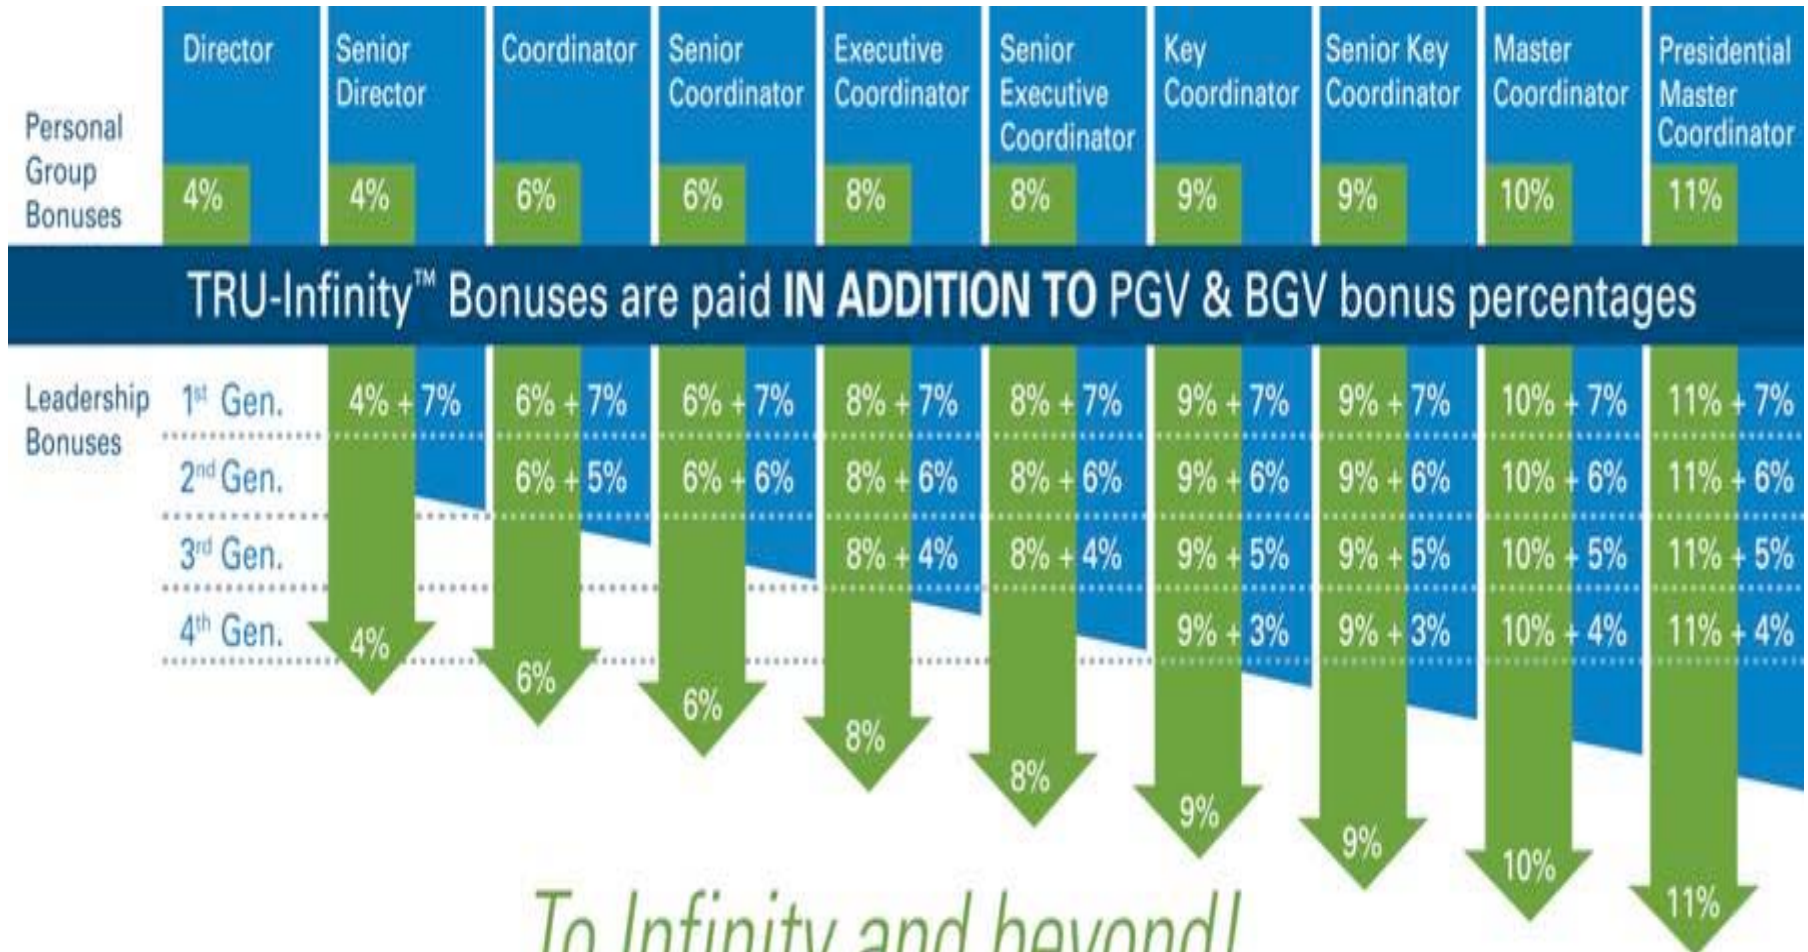

HOW YOU GET PAID

Executive Coordinator Earning Scenario

<p>5 Duplicate your growth to Tru-Infinity™ (8% Tru-Infinity Bonus on 10,000 Group IPV)</p> <p>4a Train your 3 new trees to grow 3 of their own (6% Leadership Bonus on 9 2nd levels—4000 SPV)</p> <p>4b Help 3 of your branches become trees (7% Leadership Bonus on 3 1st levels—4000 SPV)</p> <p>3 Develop leaves and branches (30% Personal Group Bonus—5000 SPV)</p> <p>2 Grow new branches (Sponsor 5 new personal Phase 3 GOLD Ambassadors with a Mission PAK)</p> <p>1 Grow new leaves (Business Leader profit on 2000 MN sales)</p>	<p>\$800</p> <p>\$2,160</p> <p>\$840</p> <p>\$1,500</p> <p>\$500</p> <p>\$550</p>
	<p>\$6,350/mo.</p>
<p>APPROXIMATE ANNUAL INCOME = \$76,200*</p>	

*Hypothetical illustration—results not typical. Shaklee does not guarantee that any particular income level will be achieved.

TRU-INFINITY BONUSES

To Infinity and beyond!

OTHER OPTIONS

NEW DISTRIBUTOR AND MEMBER PACKS